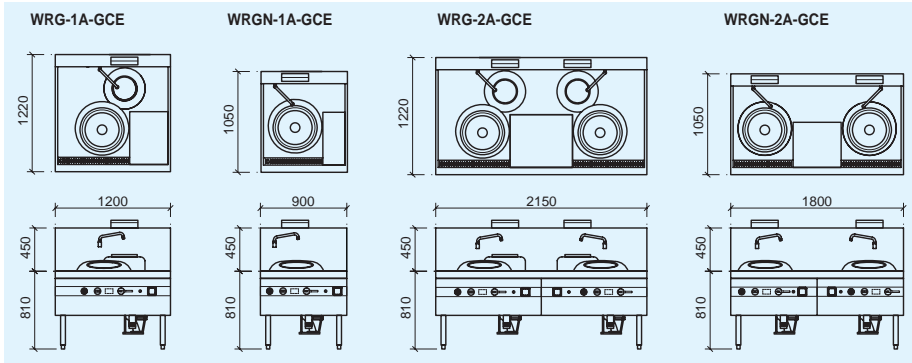

Super Power Wok Range (Guangdong Style)

SUPER POWER WOK RANGE series is a versatile partner to meet all catering business requirement. Smart modular design with stainless steel exterior body construction finished with fire brick insulation and air blast burner to ensure efficient operation and hygiene.

HIGH SAFETY STANDARD

Electronic Ignition Device & built-in Flame Failure Supervision Device are also equipped for each burner. Main flame will be cut off in 3 to 5 seconds if pilot light or air blower goes off to ensure safety operations.

Specifications of Super Power Wok Range (Guangdong Style)

CE	Single Burner		Double Burners	
	with 1 rear pot	without rear pot	with 2 rear pots	without rear pot
Model	WRG-1A-GCE	WRGN-1A-GCE	WRG-2A-GCE	WRGN-2A-GCE
Dimensions (mm)				
Width x Depth x Height	1200 x 1220 x (810+450)	900 x 1050 x (810+450)	2150 x 1220 x (810+450)	1800 x 1050 x (810+450)
Air blower		AE1		2 x AE1
Loading (kW)	0.18 (110-220/1/50-60)		2 x 0.18 (110-220/1/50-60)	
Voltage (V/Ph/Hz)				
Operating Pressure (mbar) / Heat input kW (BTU / hr.)				
G110 (Town Gas)				
I _{1a}	8mbar	35 (119400)	70 (238800)	
G30 Butane / G31 Propane (L.P. Gas)				
I ₃₊ (28-30/37)	28-30 / 37mbar	60 (204750)	120 (409500)	
I _{3B} /P(30)	30mbar			
I _{3B} /P(37)	37mbar			
I _{3B} /P(50)	50mbar			
G20 & G25 (Natural Gas)				
I _{2E} ; I _{2E+} ; I _{2H}	20mbar	52 (177450)	104 (354900)	
I _{2L}	25mbar			
Fuel pipe connection (mm)				
Town Gas		Ø25	Ø38	
Butane / Propane (L.P. Gas)		Ø25	Ø38	
Natural Gas		Ø25	Ø38	
Water inlet / Drainage pipe (mm)				
Water inlet		Ø15	Ø15	
Drain		Ø38	Ø38	
Net / Gross Wt. (kgs)	410 / 535	300 / 400	730 / 965	530 / 720